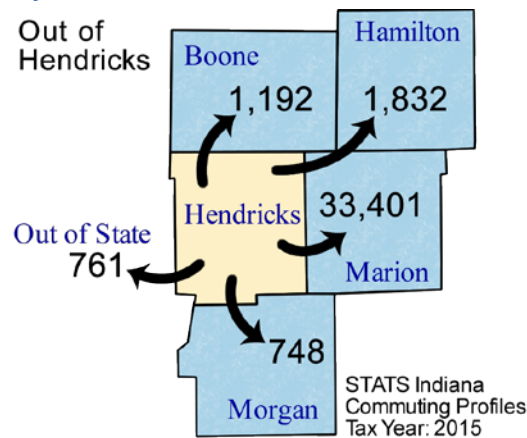

# Commuting Patterns

Workers	
Number of people who live in Hendricks County and work (implied resident labor force)	104,453
Number of people who live AND work in Hendricks County	63,401
Total number of people who work in Hendricks County (implied work force)	81,608
Commuters	
Number of people who live in Hendricks County but work outside the county	41,052
Number of people who live in another county (or state) but work in Hendricks County	18,207

**Top five counties sending workers INTO Hendricks County:**

County Sending Workers	Workers
Marion County	9,812
Morgan County	2,757
Putnam County	1,403
Boone County	833
Johnson County	833
Total of above	15,638
19.2% of Hendricks County workforce	

**Top 5 counties receiving workers FROM Hendricks County:**

County Receiving Workers	Workers
Marion County	33,401
Hamilton County	1,832
Boone County	1,192
Out of State	761
Morgan County	748
Total of above	37,934
36.3% of Hendricks County labor force	