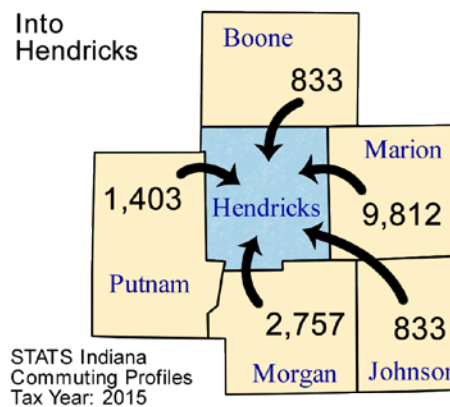

# Commuting Patterns

Workers	
Number of people who live in Hendricks County and work (implied resident labor force)	104,453
Number of people who live AND work in Hendricks County	63,401
Total number of people who work in Hendricks County (implied work force)	81,608
Commuters	
Number of people who live in Hendricks County but work outside the county	41,052
Number of people who live in another county (or state) but work in Hendricks County	18,207

**Top five counties sending workers INTO Hendricks County:**

County Sending Workers	Workers
Marion County	9,812
Morgan County	2,757
Putnam County	1,403
Boone County	833
Johnson County	833
Total of above	15,638
19.2% of Hendricks County workforce	

**Top 5 counties receiving workers FROM Hendricks County:**

County Receiving Workers	Workers
Marion County	33,401
Hamilton County	1,832
Boone County	1,192
Out of State	761
Morgan County	748
Total of above	37,934
36.3% of Hendricks County labor force	