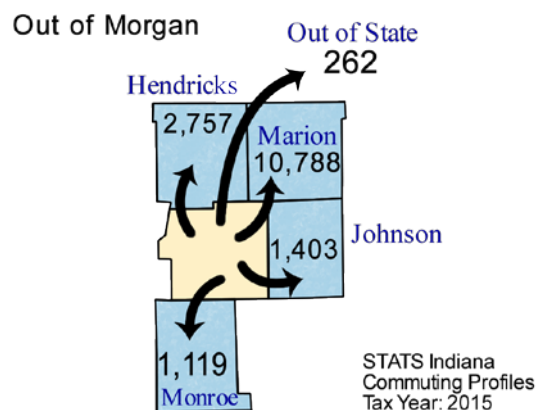

Commuting Patterns

Workers	
Number of people who live in Morgan County and work (implied resident labor force)	46,415
Number of people who live AND work in Morgan County	28,832
Total number of people who work in Morgan County (implied work force)	32,651
Commuters	
Number of people who live in Morgan County but work outside the county	17,583
Number of people who live in another county (or state) but work in Morgan County	3,819

Top five counties sending workers INTO Morgan County:

County Sending Workers	Workers
Marion County	1,140
Hendricks County	748
Johnson County	656
Monroe County	343
Owen County	185
Total of above	3,072
9.4% of Morgan County workforce	

Top 5 counties receiving workers FROM Morgan County:

County Receiving Workers	Workers
Marion County	10,788
Hendricks County	2,757
Johnson County	1,403
Monroe County	1,119
Out of State	262
Total of above	16,329
35.2% of Morgan County labor force	