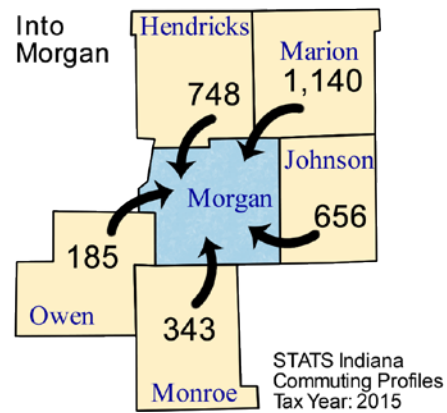

Commuting Patterns

Workers	
Number of people who live in Morgan County and work (implied resident labor force)	46,415
Number of people who live AND work in Morgan County	28,832
Total number of people who work in Morgan County (implied work force)	32,651
Commuters	
Number of people who live in Morgan County but work outside the county	17,583
Number of people who live in another county (or state) but work in Morgan County	3,819

Top five counties sending workers INTO Morgan County:

County Sending Workers	Workers
Marion County	1,140
Hendricks County	748
Johnson County	656
Monroe County	343
Owen County	185
Total of above	3,072
9.4% of Morgan County workforce	

Top 5 counties receiving workers FROM Morgan County:

County Receiving Workers	Workers
Marion County	10,788
Hendricks County	2,757
Johnson County	1,403
Monroe County	1,119
Out of State	262
Total of above	16,329
35.2% of Morgan County labor force	