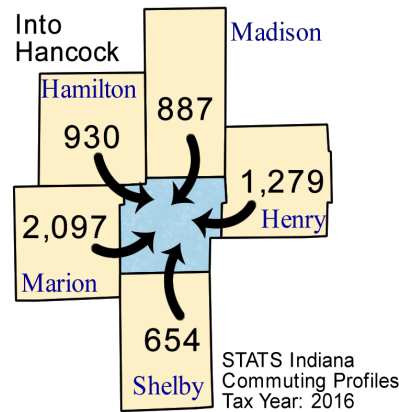

Workers	
Number of people who live in Hancock County and work (implied resident labor force)	50,528
Number of people who live AND work in Hancock County	29,803
Total number of people who work in Hancock County (implied work force)	37,039
Commuters	
Number of people who live in Hancock County but work outside the county	20,725
Number of people who live in another county (or state) but work in Hancock County	7,236

Top five counties sending workers INTO Hancock County:

County Sending Workers	Workers
Marion County	2,097
Henry County	1,279
Hamilton County	930
Madison County	887
Shelby County	654
Total of above	5,847
15.8% of Hancock County workforce	

Top 5 counties receiving workers FROM Hancock County:

County Receiving Workers	Workers
Marion County	15,002
Hamilton County	2,261
Shelby County	648
Madison County	596
Out of State	327
Total of above	18,834
37.3% of Hancock County labor force	