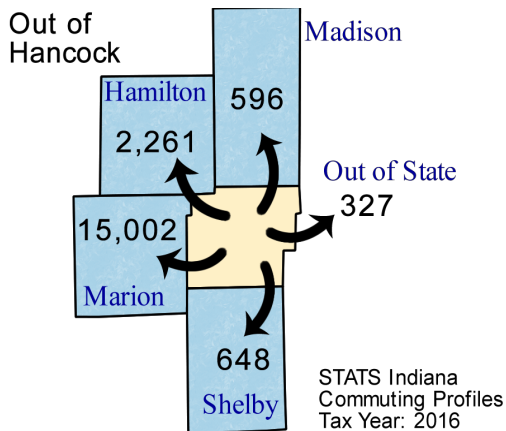

Workers	
Number of people who live in Hancock County and work (implied resident labor force)	50,528
Number of people who live AND work in Hancock County	29,803
Total number of people who work in Hancock County (implied work force)	37,039
Commuters	
Number of people who live in Hancock County but work outside the county	20,725
Number of people who live in another county (or state) but work in Hancock County	7,236

Top five counties sending workers INTO Hancock County:

County Sending Workers	Workers
Marion County	2,097
Henry County	1,279
Hamilton County	930
Madison County	887
Shelby County	654
Total of above	5,847
15.8% of Hancock County workforce	

Top 5 counties receiving workers FROM Hancock County:

County Receiving Workers	Workers
Marion County	15,002
Hamilton County	2,261
Shelby County	648
Madison County	596
Out of State	327
Total of above	18,834
37.3% of Hancock County labor force	