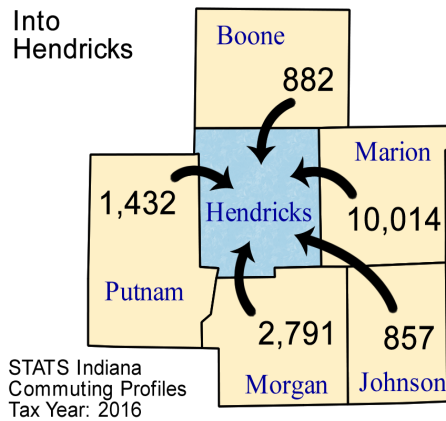

Workers	
Number of people who live in Hendricks County and work (implied resident labor force)	105,516
Number of people who live AND work in Hendricks County	64,387
Total number of people who work in Hendricks County (implied work force)	82,900
Commuters	
Number of people who live in Hendricks County but work outside the county	41,129
Number of people who live in another county (or state) but work in Hendricks County	18,513

Top five counties sending workers INTO Hendricks County:

County Sending Workers	Workers
Marion County	10,014
Morgan County	2,791
Putnam County	1,432
Boone County	882
Johnson County	857
Total of above	15,976
19.3% of Hendricks County workforce	

Top 5 counties receiving workers FROM Hendricks County:

County Receiving Workers	Workers
Marion County	33,250
Hamilton County	1,873
Boone County	1,225
Morgan County	772
Out of State	768
Total of above	37,888
35.9% of Hendricks County labor force	

Source: STATS Indiana, 2018

The 9-county Indianapolis Region includes Boone, Hamilton, Hancock, Hendricks, Johnson, Madison, Marion, Morgan and Shelby counties.

Last updated 2/25/2019

Indy Partnership

E-mail: info@indypartnership.com