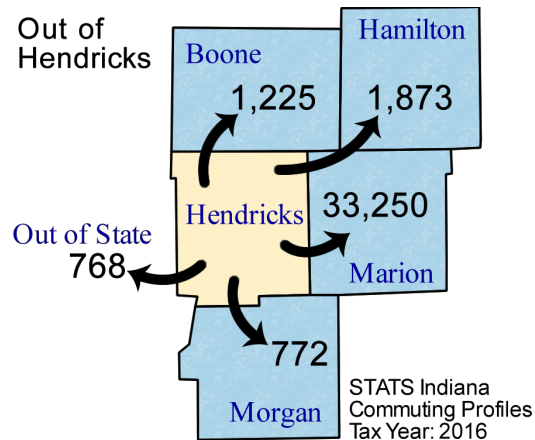

Workers	
Number of people who live in Hendricks County and work (implied resident labor force)	105,516
Number of people who live AND work in Hendricks County	64,387
Total number of people who work in Hendricks County (implied work force)	82,900
Commuters	
Number of people who live in Hendricks County but work outside the county	41,129
Number of people who live in another county (or state) but work in Hendricks County	18,513

Top five counties sending workers INTO Hendricks County:

County Sending Workers	Workers
Marion County	10,014
Morgan County	2,791
Putnam County	1,432
Boone County	882
Johnson County	857
Total of above	15,976
19.3% of Hendricks County workforce	

Top 5 counties receiving workers FROM Hendricks County:

County Receiving Workers	Workers
Marion County	33,250
Hamilton County	1,873
Boone County	1,225
Morgan County	772
Out of State	768
Total of above	37,888
35.9% of Hendricks County labor force	

Source: STATS Indiana, 2018

The 9-county Indianapolis Region includes Boone, Hamilton, Hancock, Hendricks, Johnson, Madison, Marion, Morgan and Shelby counties.

Last updated 2/25/2019

Indy Partnership

E-mail: info@indypartnership.com